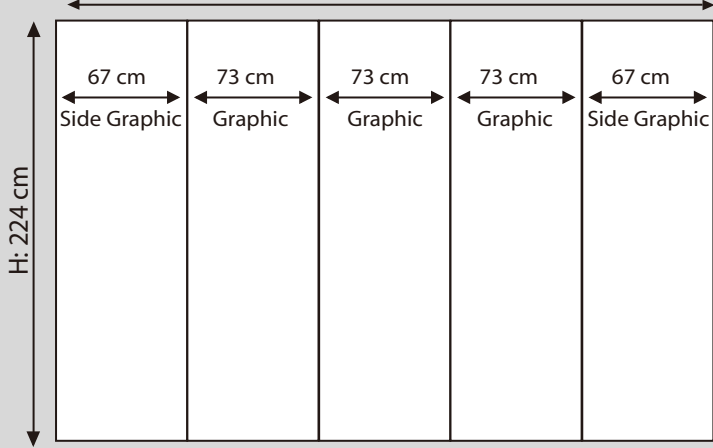

W: 283 cm

SP-1100 Magnetic Pop Up

Width: 283 cm; Height: 224 cm

Fully Magnetic Graphic Attachment

Portable Display Stand

Perfect for Trade Shows, Events and Exhibitions

Stand Includes:

- 2 Lamps
- 6 Panels
- Magnetic tape roll