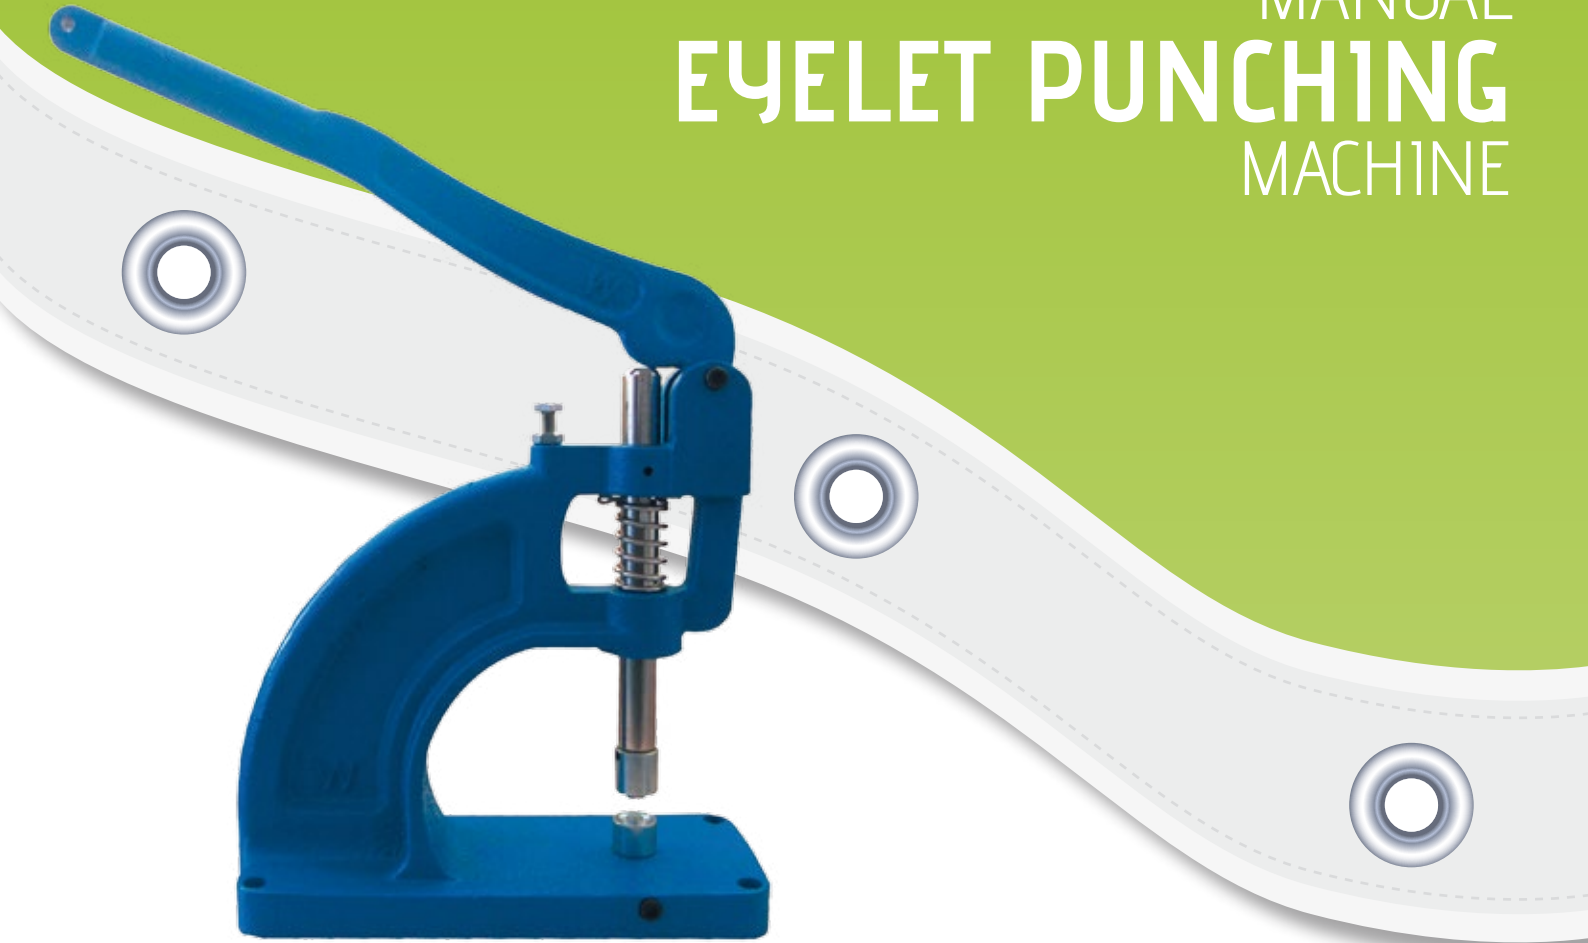

MANUAL EYELET PUNCHING MACHINE

SPECIFICATIONS

-  HEAVY DUTY
-  PUNCH & SET EYELETS IN 1 STEP
-  EASY OPERATION
-  LOW COST
-  PORTABLE & LIGHT WEIGHT
-  12.5MM EYELETS PUNCHING HEAD (9MM OPTIONAL)