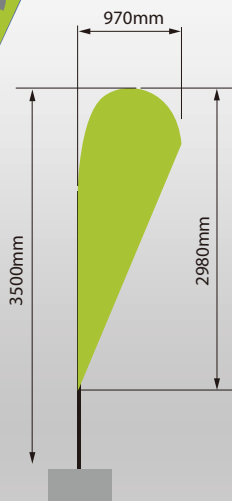

FLAG POLE 5M		COLOR
ART NO.	GRAPHIC SIZE	STAND
SP- 1042	1200 X 3500 mm	SILVER

FLYING BANNER STAND		COLOR
ART NO.	GRAPHIC SIZE	STAND
SP- 1040	970 X 2980 mm	CHROME/BLACK