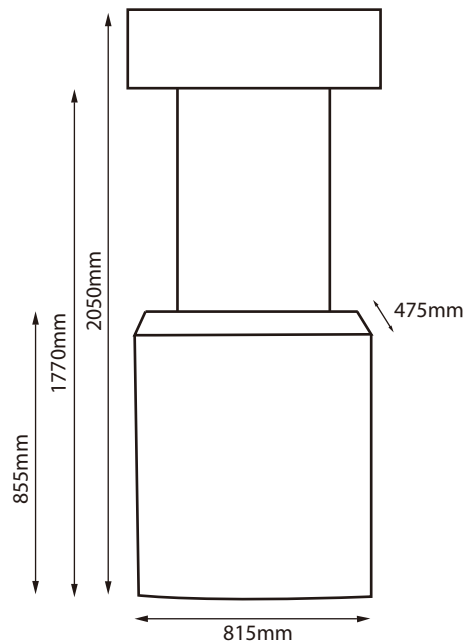

## PVC PROMOTION TABLE

MATERIAL PVC COUNTER		WEIGHT	PACKING SIZE	
ART NO.	GRAPHIC SIZE	WITH PACKING	L X W X D	QTY/CTN
SP - 1011	815 X 855 / 815 X 280 mm	10kg	910 X 120 X 850 mm	1pc

\* L: Length W: Width D: Depth

### SP-1121 Queue Barrier

The Queue Barrier stand is used to direct visitors at the entrance of exhibition, trade shows, banks, museum ect...

It is both a Physical & Visual message dictating accessibility

- Standard size: Width: 185 cm  
Height: 93 cm
- Stable Base
- Flexible and Easy to use