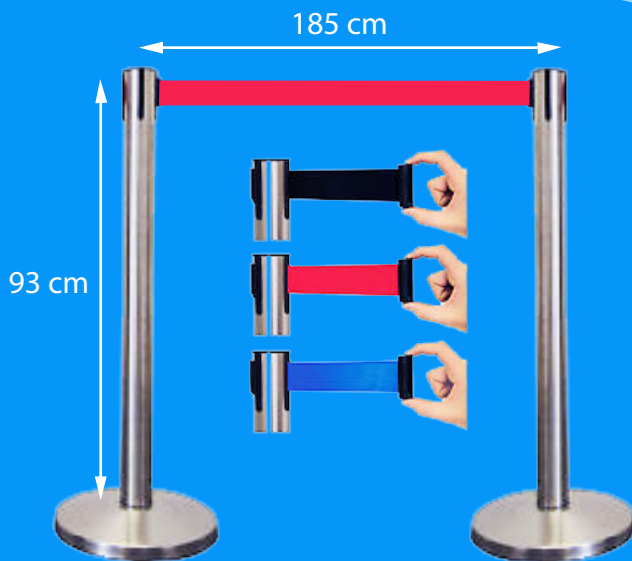

## PVC PROMOTION TABLE

MATERIAL PVC COUNTER		WEIGHT	PACKING SIZE	
ART NO.	GRAPHIC SIZE	WITH PACKING	L X W X D	QTY/CTN
SP - 1011	815 X 855 / 815 X 280 mm	10kg	910 X 120 X 850 mm	1pc

\* L: Length W: Width D: Depth

### SP-1121 Queue Barrier

The Queue Barrier stand is used to direct visitors at the entrance of exhibition, trade shows, banks, museum ect...

It is both a Physical & Visual message dictating accessibility

- Standard size: Width: 185 cm  
Height: 93 cm
- Stable Base
- Flexible and Easy to use